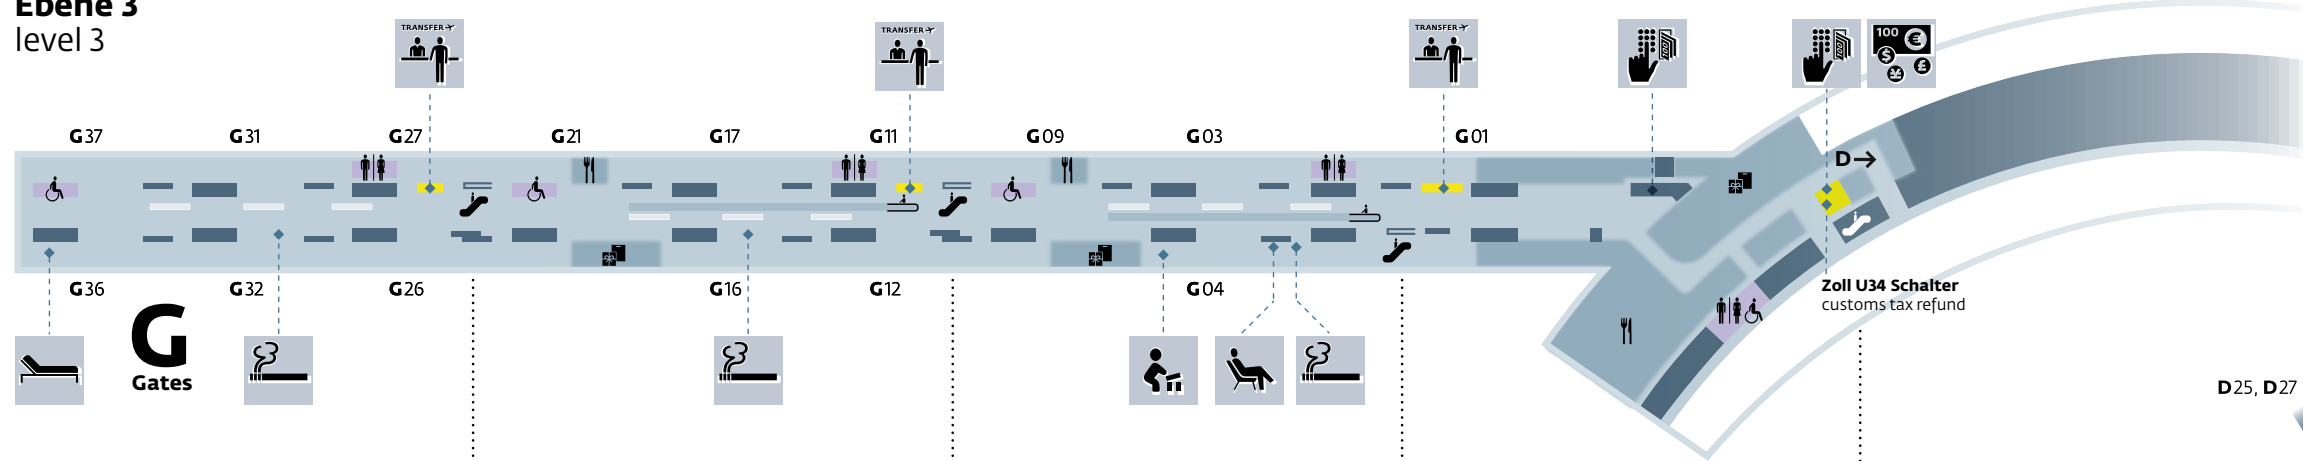

**Ebene 3**  
level 3

**Ebene 2**  
level 2

**Abflug**  
departure

**FLUGHAFENPLAN**  
AIRPORT MAP

- MEET VIENNA SCIENTIFIC INSTRUMENTS REPRESENTATIVE**
- 1) Claim you luggage
  - 2) Exit thru customs (Red or Green)
  - 3) After the sliding door, turn RIGHT
  - 4) The MEETING POINT is in your slight left hand side after 30 m
  - 5) Look for a SIGN with VSI and your name

Meet Vienna Scientific Instruments at MEETING POINT

**Ankunft**  
arrival

**Abflug, Transfer**  
departure, transfer

- Check-in** Ebene 1 / level 1
- Transfer Counter**
- Lounge**
- Facility Center** F-Gates, G-Gates
- Ruheraum** relaxation room G-Gates
- Raucher Lounge** smoking room
- Family Corner** F-Gates, G-Gates
- Rolltreppe** escalator

**Serviceangebot**  
service

- Information** Ebenen 0, 1 / levels 0, 1
- Treffpunkt** meeting point Ebenen 0, 1 / levels 0, 1
- Geldwechsel** currency exchange Ebenen 0, 1, 3 / levels 0, 1, 3
- Bankomat** cash machine Ebenen 0, 1, 3 / levels 0, 1, 3
- WC** toilets
- Service Counter**

**Einkaufen, Gastronomie**  
shopping, gastronomy

- Besucherterrasse** visitors deck Ebene 4 / level 4
- Andachtsraum** prayer-room Ebenen 2, 3 / levels 2, 3
- Polizei** police Ebenen 2, 3 / levels 2, 3
- Erste Hilfe** first aid Ebene 0 / level 0
- Zollbüro** customs office Ebene 0 / level 0
- Ausweisstelle** ID Cards Ebene 2 / level 2
- Zoll U34 Schalter** Customs tax refund Ebenen 1, 3 / levels 1, 3
- Restaurant**
- Einkaufsmöglichkeiten** shops
- Supermarkt** supermarket
- Apotheke** pharmacy Ebene 1 / level 1
- Einkaufsmöglichkeiten** shops