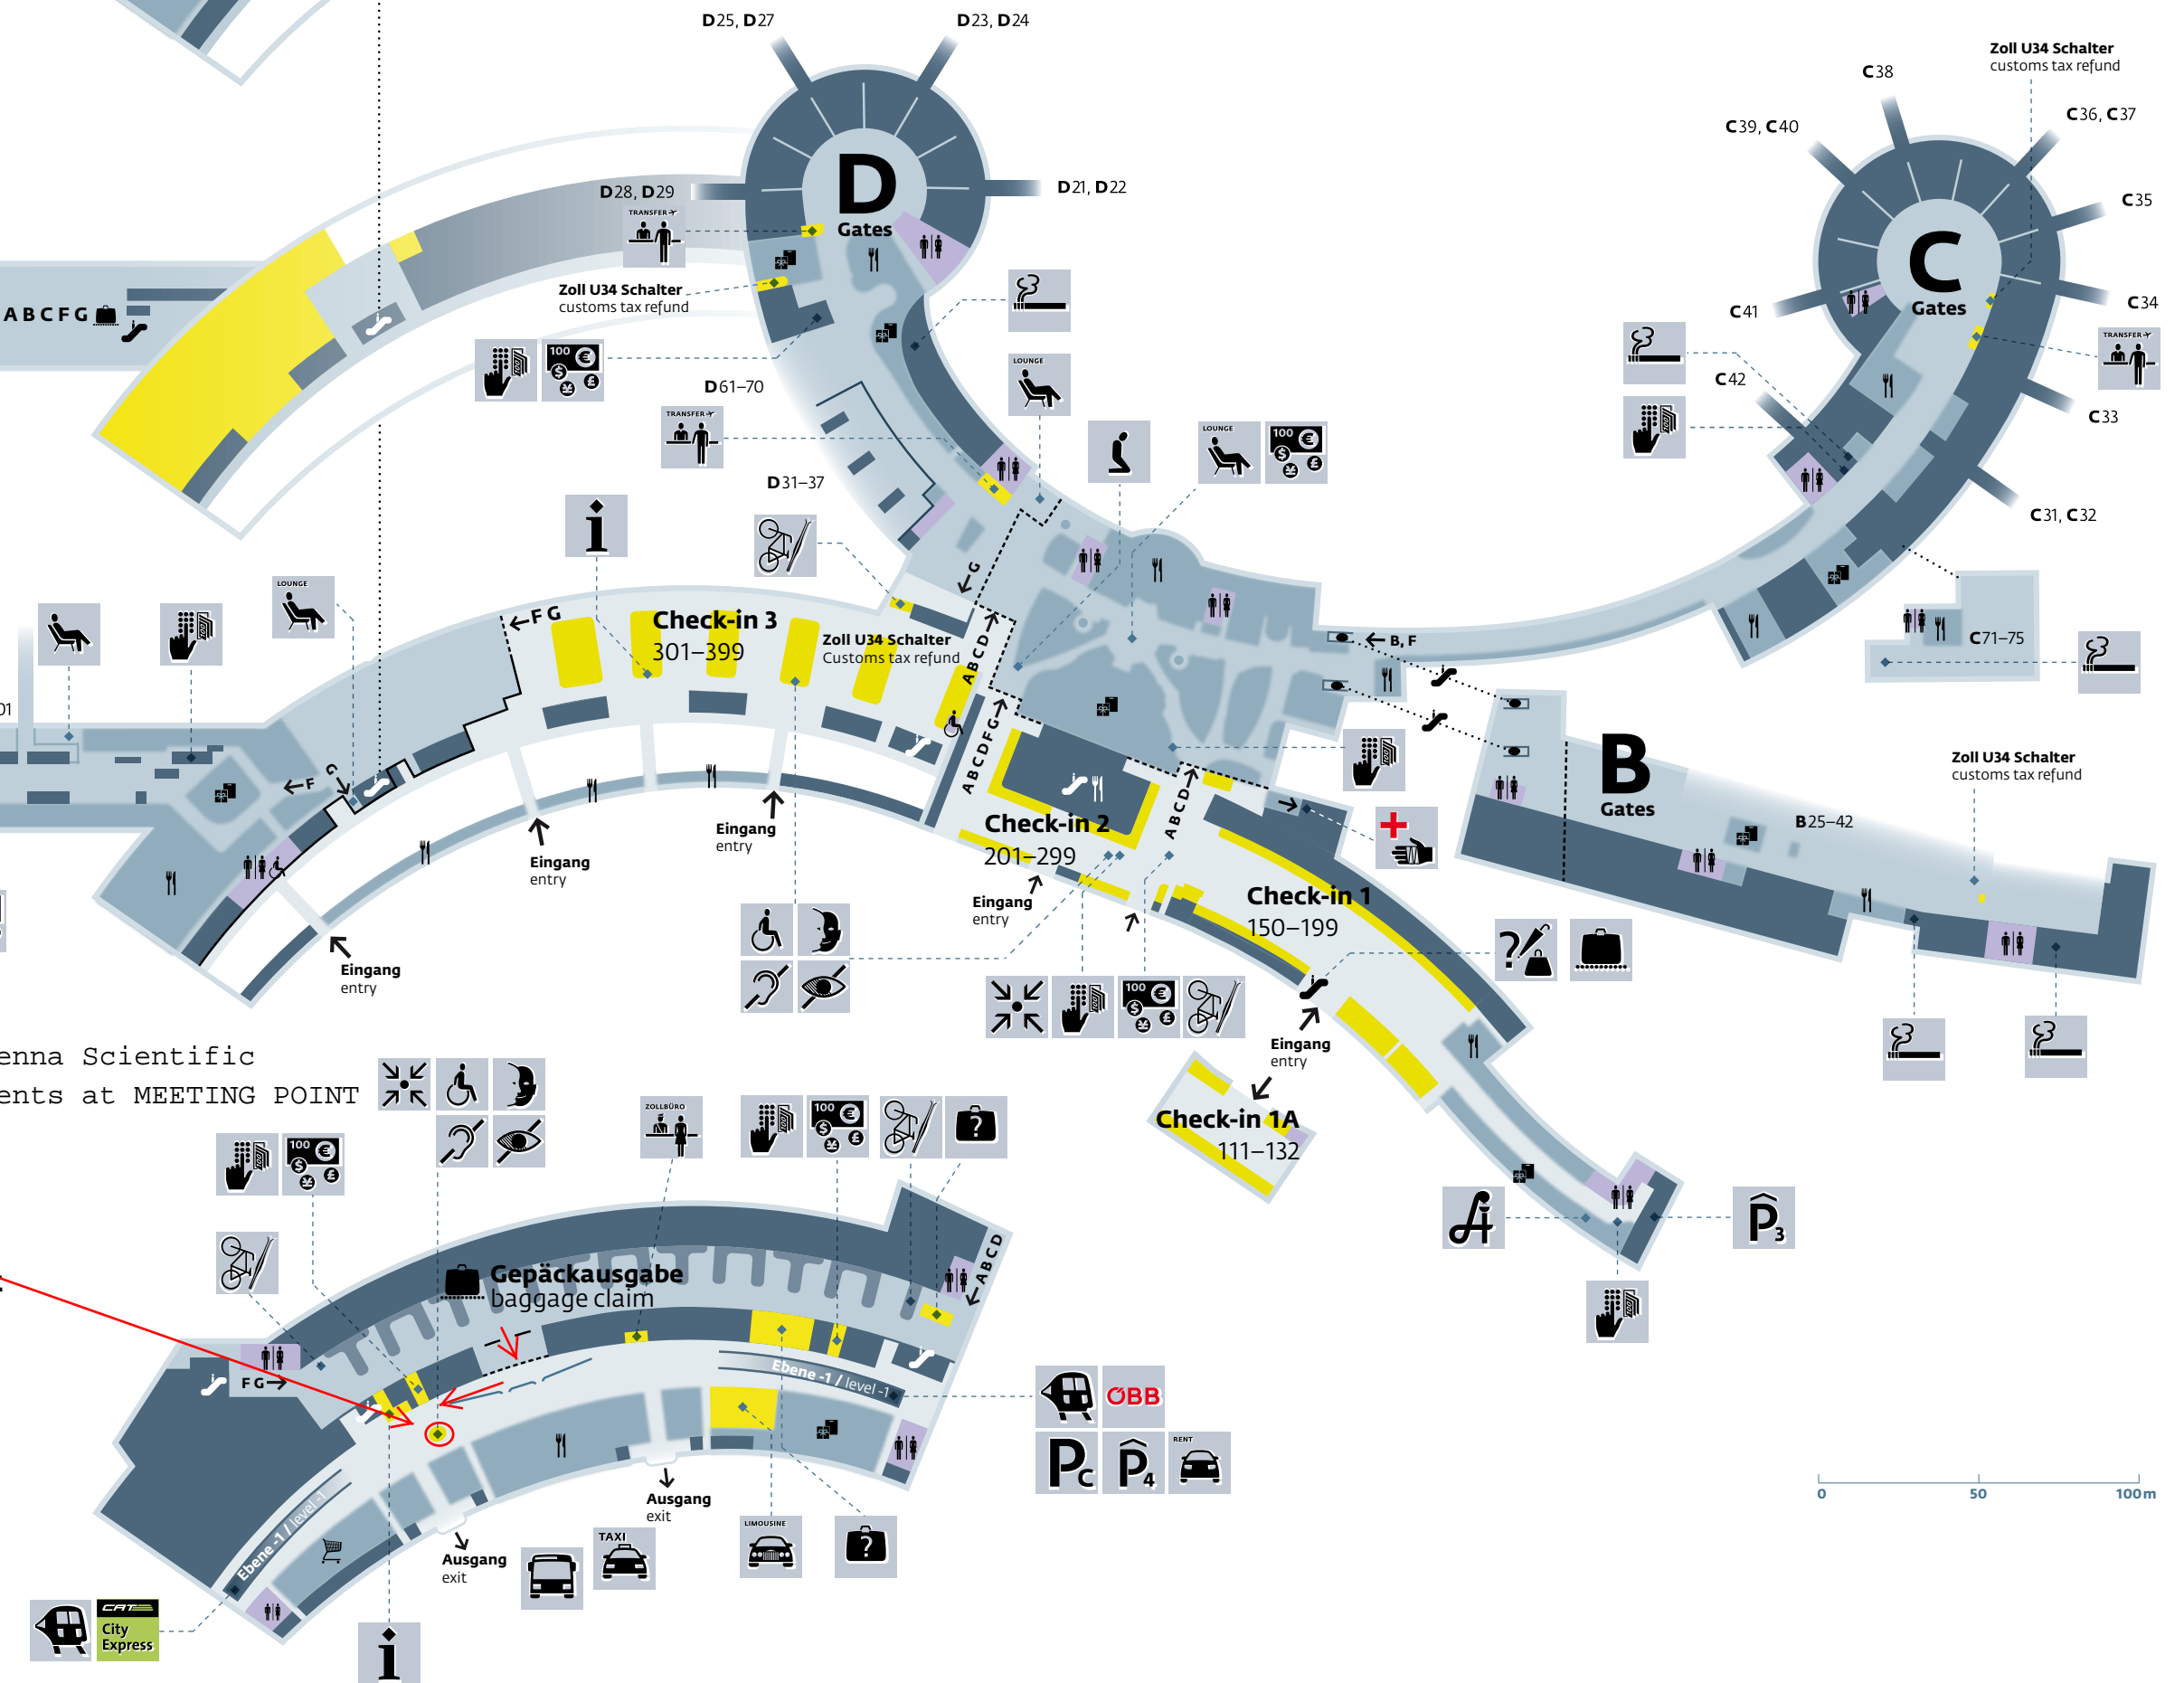

**Ebene 3**  
level 3

**Ebene 2**  
level 2

**Abflug**  
departure

**FLUGHAFENPLAN**  
AIRPORT MAP

- MEET VIENNA SCIENTIFIC INSTRUMENTS REPRESENTATIVE**
- 1) Claim you luggage
  - 2) Exit thru customs (Red or Green)
  - 3) After the sliding door, turn RIGHT
  - 4) The MEETING POINT is in your slight left hand side after 30 m
  - 5) Look for a SIGN with VSI and your name

Meet Vienna Scientific Instruments at MEETING POINT

**Ankunft**  
arrival

**Abflug, Transfer**  
departure, transfer

- Check-in** Ebene 1 / level 1
- Transfer Counter**
- Lounge**
- Facility Center** F-Gates, G-Gates
- Ruheraum** relaxation room G-Gates
- Raucher Lounge** smoking room
- Family Corner** F-Gates, G-Gates
- Rolltreppe** escalator

**Serviceangebot**  
service

- Information** Ebenen 0, 1 / levels 0, 1
- Treffpunkt** meeting point Ebenen 0, 1 / levels 0, 1
- Geldwechsel** currency exchange Ebenen 0, 1, 3 / levels 0, 1, 3
- Bankomat** cash machine Ebenen 0, 1, 3 / levels 0, 1, 3
- WC** toilets
- Service Counter**

**Dedicated point**  
Ebenen 0, 1 / levels 0, 1